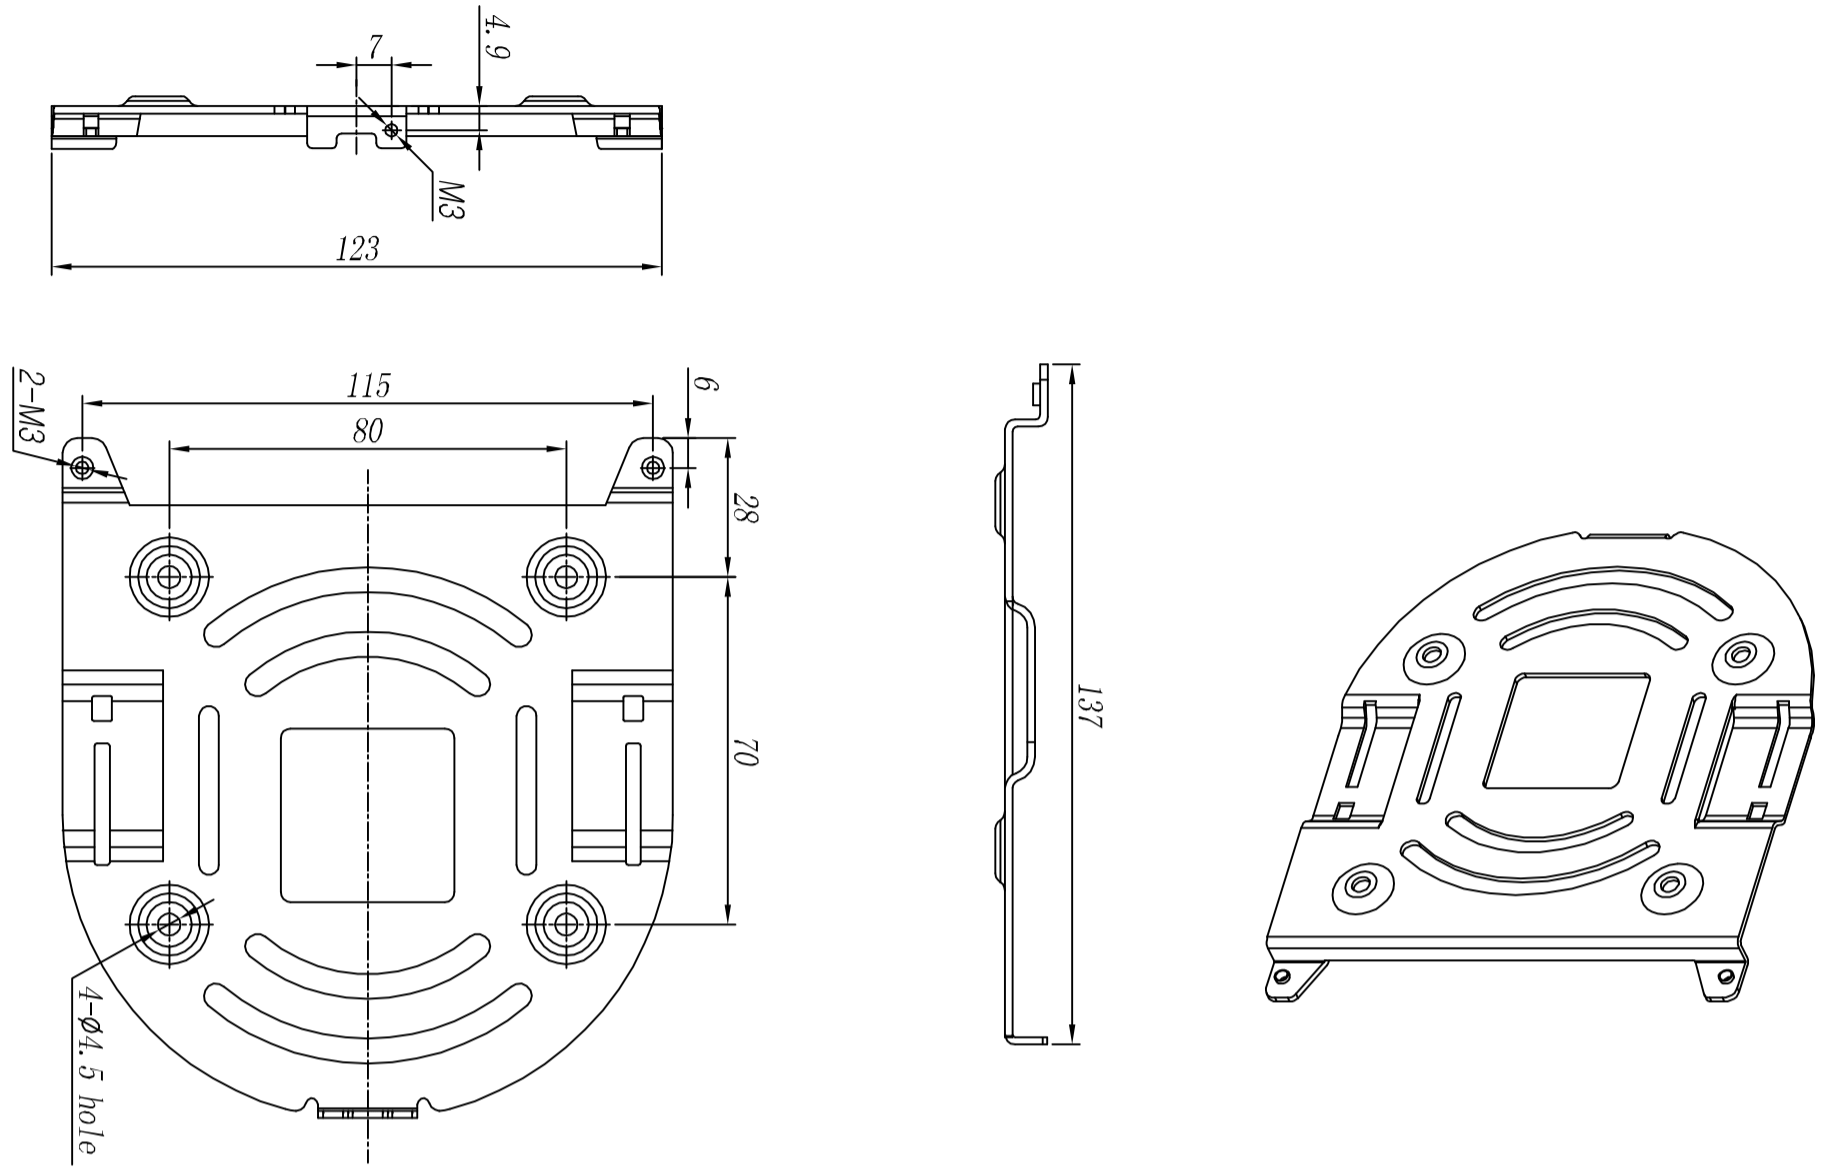

Unit:mm

### Ceiling Mount Upper Bracket Dimension

---

### Ceiling Mount Lower Bracket Dimension

---