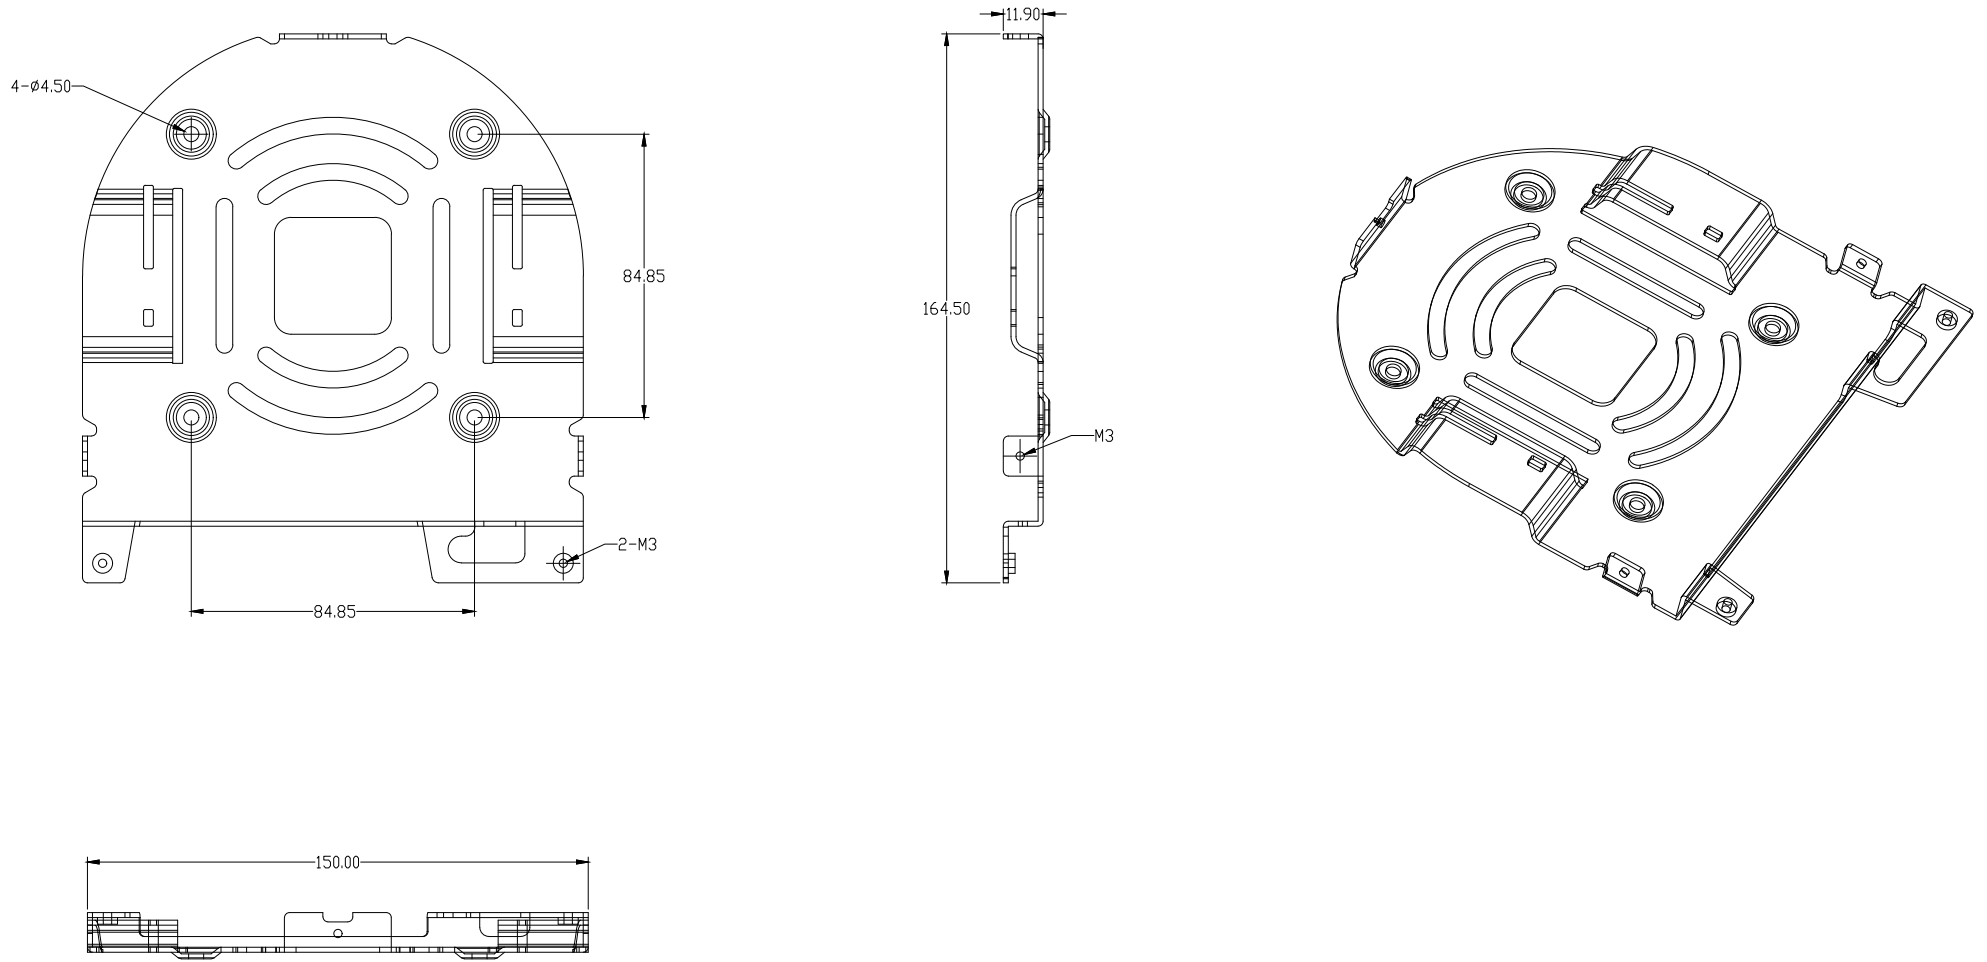

Unit:mm

### Ceiling Mount Upper Bracket Dimension

---

### Ceiling Mount Lower Bracket Dimension

---