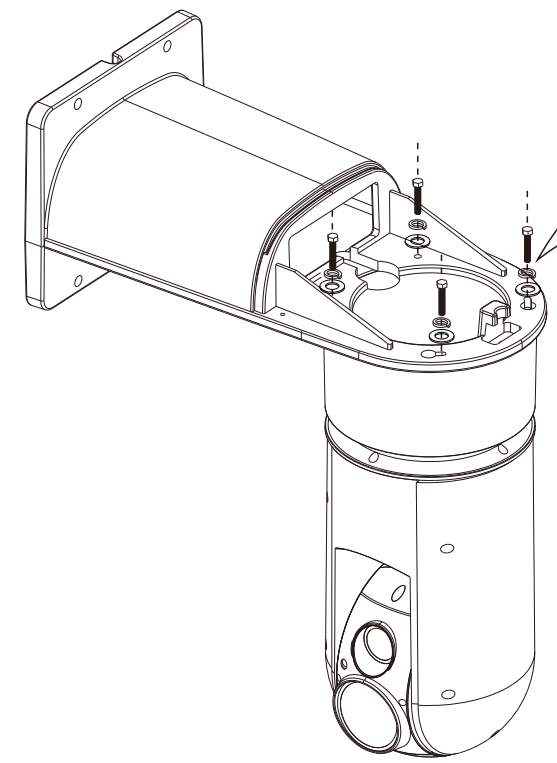

1X

Wall Mount Bracket

4X

M8\*32

4X

Φ8\*Φ14\*1.5

4X

Φ8\*2

①

4X M8\*32  
4X Φ8\*2  
4X Φ8\*Φ14\*1.5

②

Tightening the screw

③

Wall

Fixed Screw 4X  
(Not including with Product)