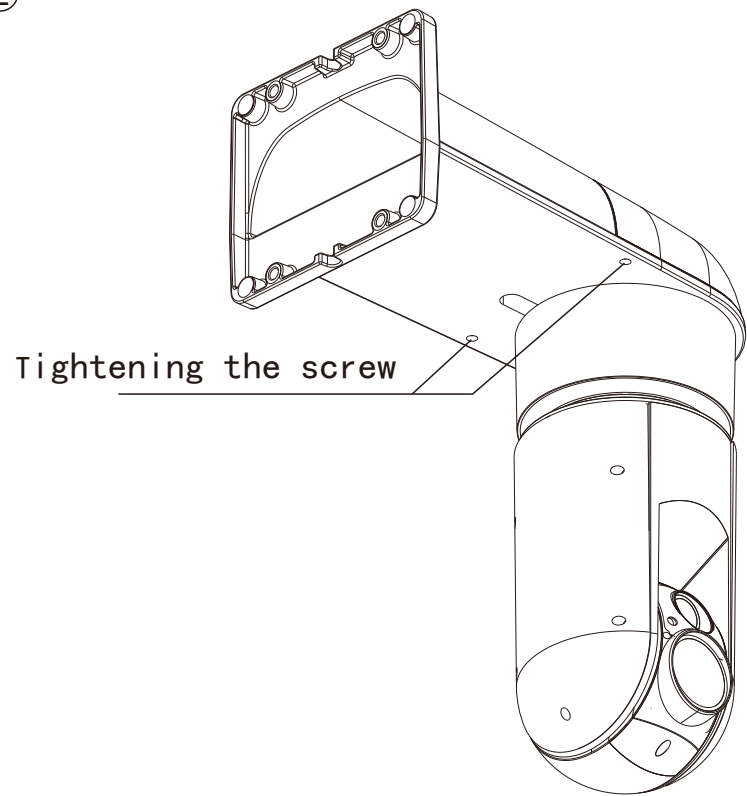

1X

Wall Mount Bracket

4X

M8\*32

4X

Φ8\*Φ14\*1.5

4X

Φ8\*2

①

4X M8\*32  
4X Φ8\*2  
4X Φ8\*Φ14\*1.5

②

Tightening the screw

③

Wall

Fixed Screw 4X  
(Not including with Product)