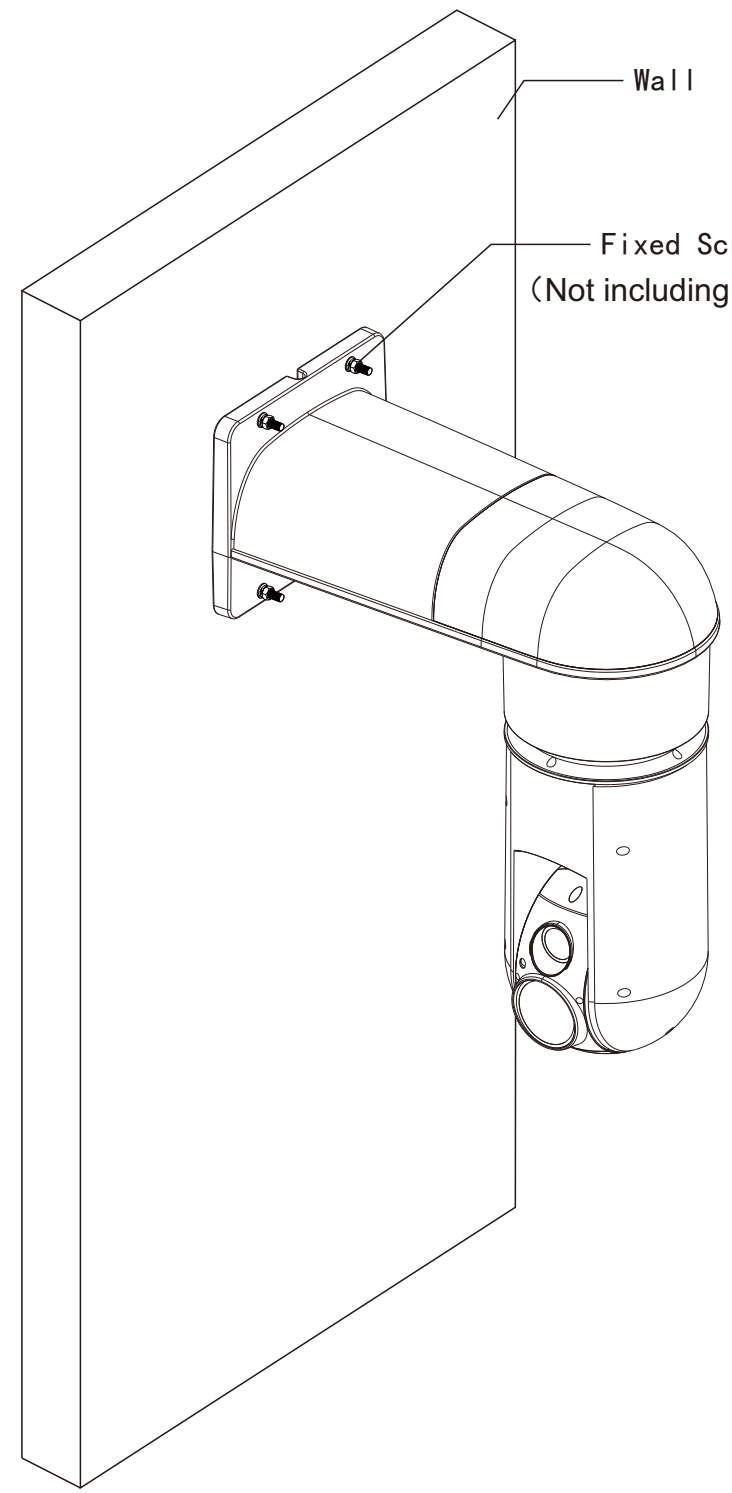

1X

Wall Mount Bracket

4X

M8\*32

4X

Φ8\*Φ14\*1.5

4X

Φ8\*2

①

4X M8\*32  
4X Φ8\*2  
4X Φ8\*Φ14\*1.5

②

Tightening the screw

③

Wall

Fixed Screw 4X  
(Not including with Product)