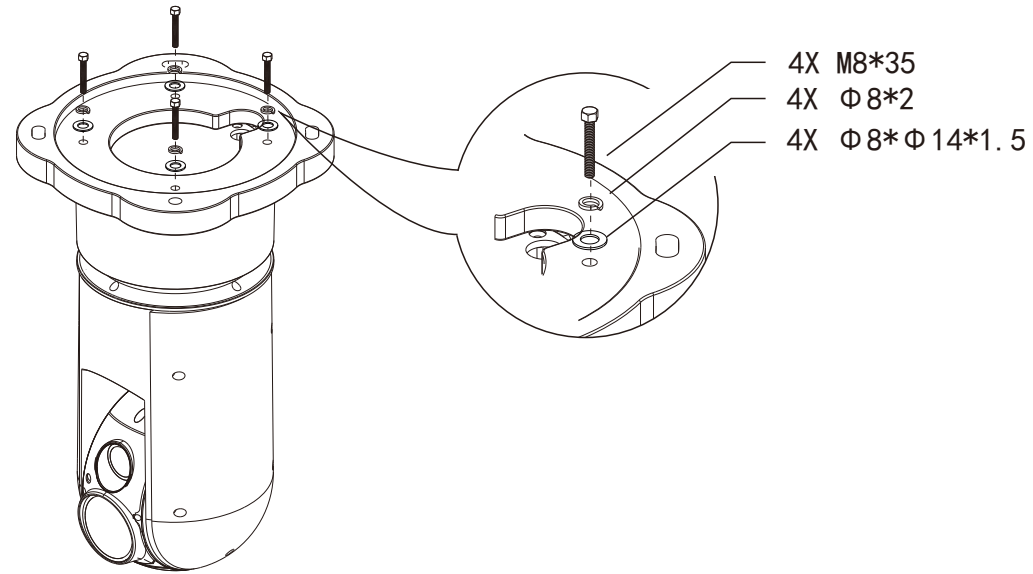

1X
Mounting Base

M8*35

4X

Φ8*Φ14*1.5

4X

Φ8*2

4X

4X M8*35

4X Φ8*2

4X Φ8*Φ14*1.5

Upright

Screws X4
(Not Included)

Floor

Pendant

Concrete Ceiling

Screws X4
(Not Included)