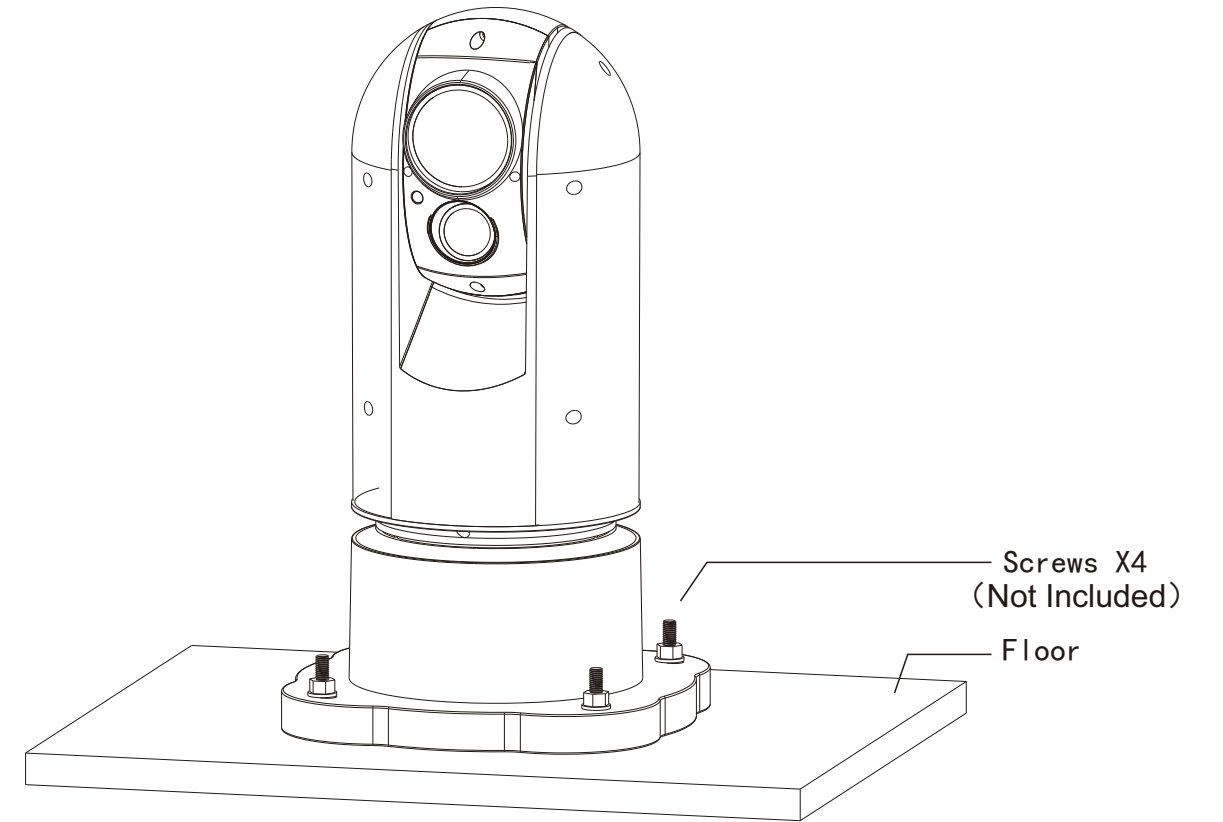

1X
Mounting Base

M8*35

4X

Φ8*Φ14*1.5

4X

Φ8*2

4X

4X M8*35

4X Φ8*2

4X Φ8*Φ14*1.5

Upright

Screws X4
(Not Included)

Floor

Pendant

Concrete Ceiling

Screws X4
(Not Included)