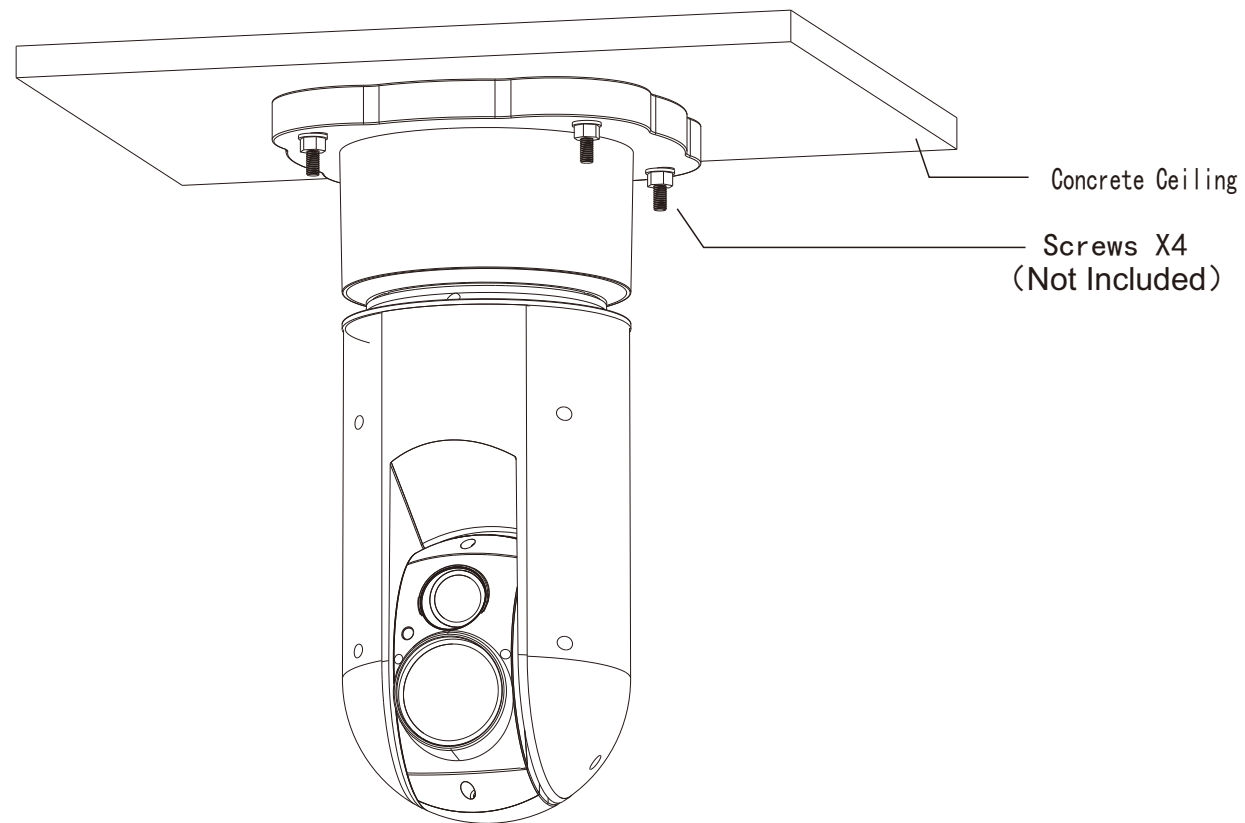

1X
Mounting Base

M8*35

4X

Φ8*Φ14*1.5

4X

Φ8*2

4X

4X M8*35

4X Φ8*2

4X Φ8*Φ14*1.5

Upright

Screws X4
(Not Included)

Floor

Pendant

Concrete Ceiling

Screws X4
(Not Included)