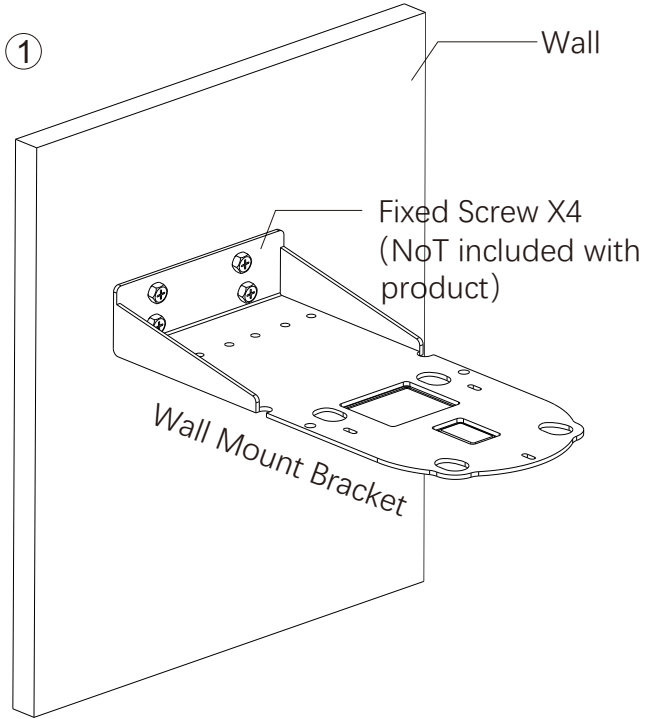

Wall Mount Bracket

1X

M4*8PW

3X

Pendant Installation

Standard Installation