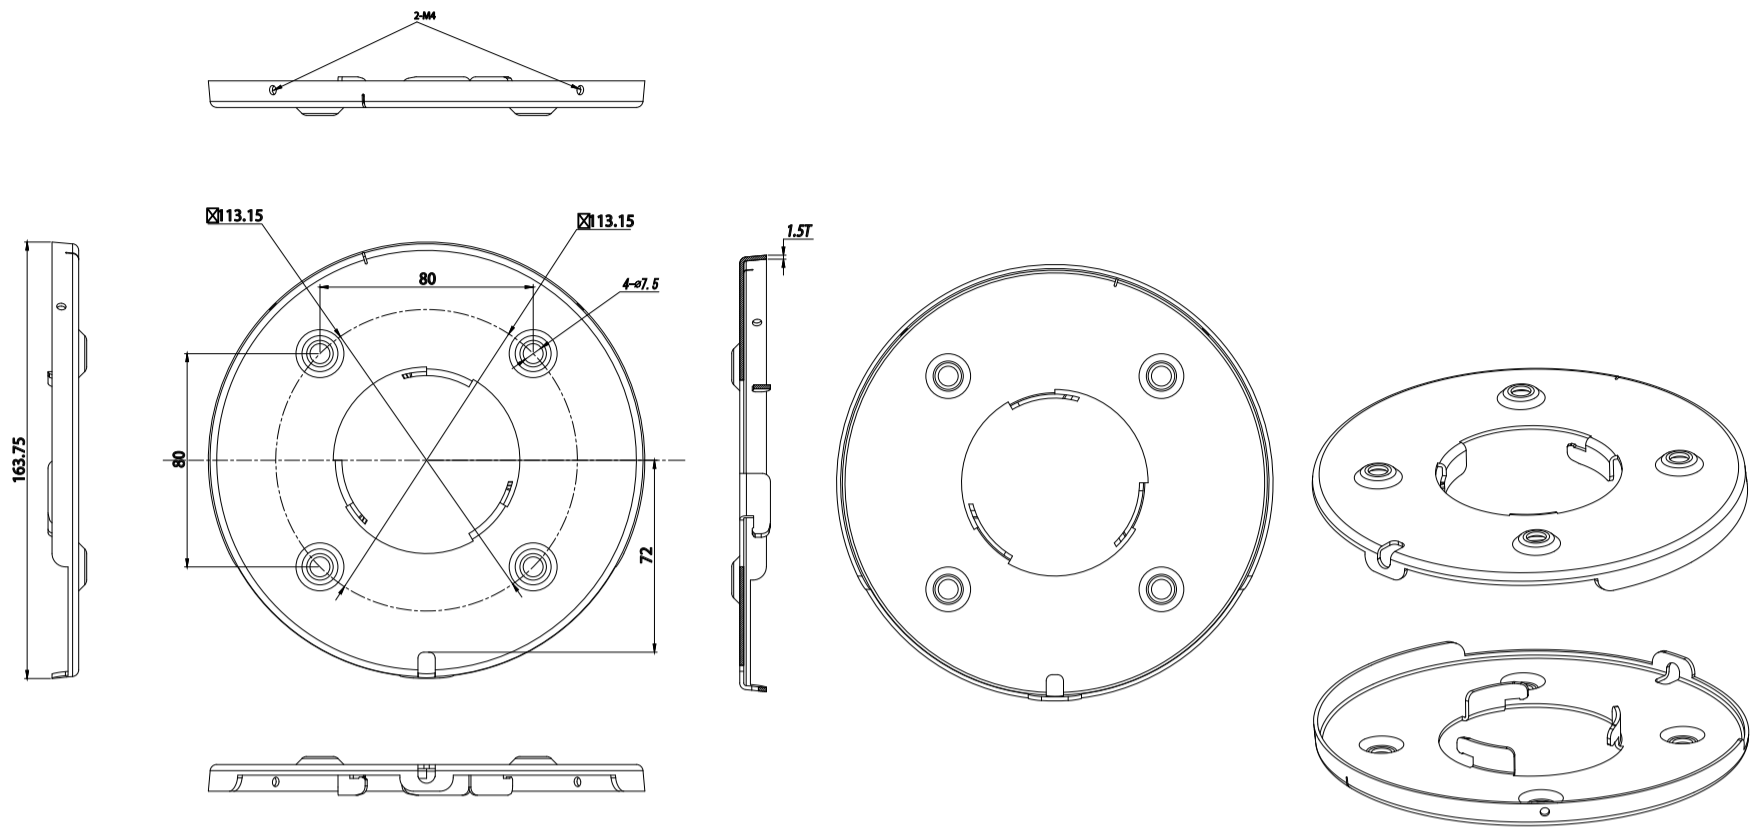

Unit:mm

Ceiling Mount Upper Bracket Dimension

Ceiling Mount Lower Bracket Dimension